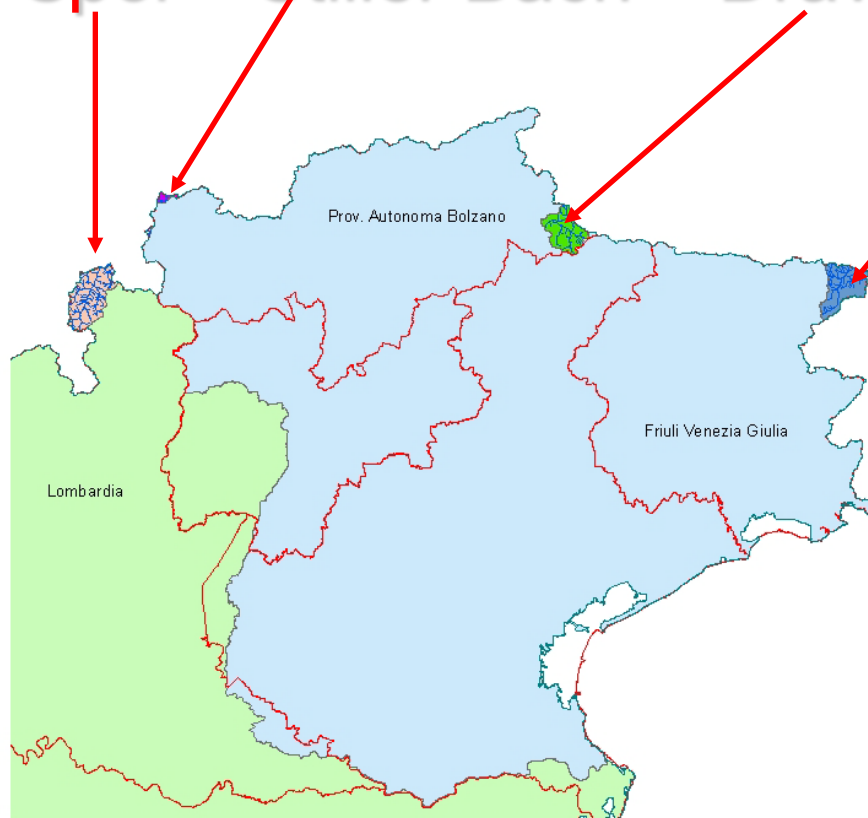

Italy in River Danube Basin

■ Spöl + Stiller Bach + Drava + Slizza ~ 700 km²

Percentage about 0.1 %

Mountain areas of tributaries of 2nd, 3th order

Authorities on River Danube Basin Italian Territories